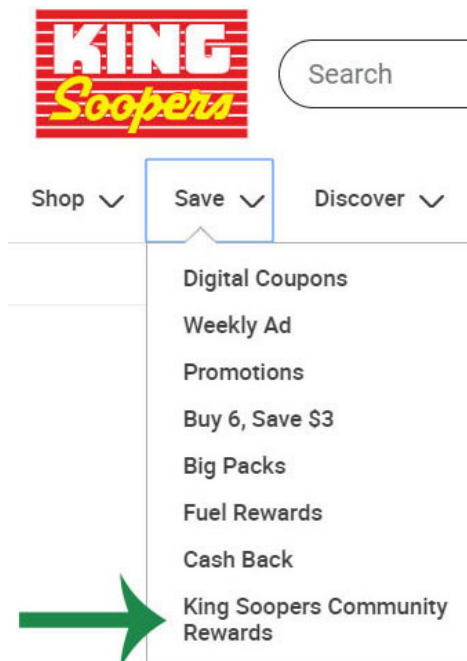

King Soopers Community Rewards Program

NEW and EASIER!

King Soopers Community Rewards makes fund-raising easy...all you have to do is shop at King Soopers and swipe your SooperCard (or enter Alt ID)!

No more re-loadable cards required!

You automatically help every time you shop and use your SooperCard, which you are already using to get the sale prices! **All you have to do is Enroll your card.**

Instructions and Screen Shots to Enroll in KS New Easy FundRaising Program

Log In to your account at <https://www.kingsoopers.com>. If you don't already have an account, create one.

Under "Save," Choose "King Soopers Community Rewards"

The screenshot shows the top navigation bar of the King Soopers website with links for "King Soopers", "Delivery", and "Ship". Below the navigation bar is the King Soopers logo and a search bar. Underneath the logo are navigation links: "Shop", "Save", "Discover", and "Pharmacy & Health". The main content area shows a "Sign In" page with the following elements:

- Breadcrumbs: Home > Sign In
- Section Header: Sign In
- Text: Sign in to your existing King Soopers account.
- Form Fields: Email Address and Password (with an eye icon for visibility toggle).
- Link: [Forgot your password?](#)
- Checkbox: ☐ Remember Me
- Button: Sign In
- Button: Sign In with Google
- Text: New to King Soopers? [Create an account.](#)